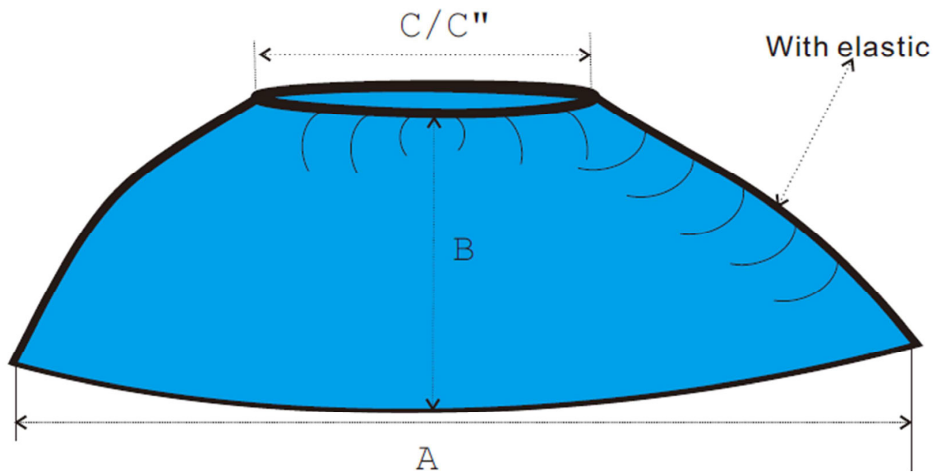

Product Description :	Shoe cover, Polyethylene, blue, XL
Product Code :	15461952 (19-170-903)
Raw Material :	76µm, PE
Size :	44.5 x 17cm
Packaging :	300Pcs/Bag/Ctn
Carton Dimension :	31 x 22 x 26 cm

Item	Length	Allowance	Remark
A	46cm	+/- 2cm	
B	18cm	+/- 2cm	
C	15/32cm	+/- 2cm	