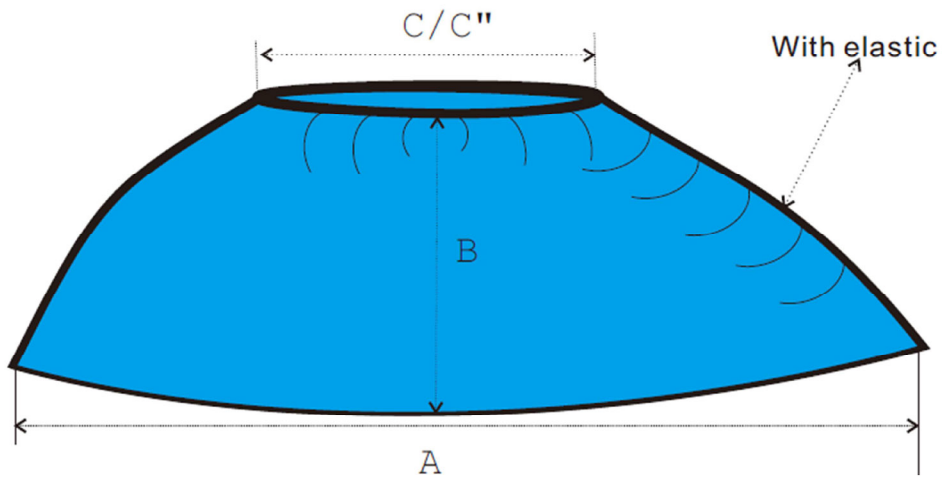

Product Description :	Shoe cover, Polyethylene, blue, universal
Product Code :	15451952 (19-170-902)
Raw Material :	76µm, PE
Size :	42 x 15cm
Packaging :	300Pcs/Bag/Ctn
Carton Dimension :	31 x 22 x 26 cm

Item	Length	Allowance	Remark
A	43cm	+/- 2cm	
B	16cm	+/- 2cm	
C	14/29cm	+/- 2cm	

© 2017 Thermo Fisher Scientific Inc. All rights reserved.
 Trademarks used are owned as indicated at fishersci.com/trademarks.